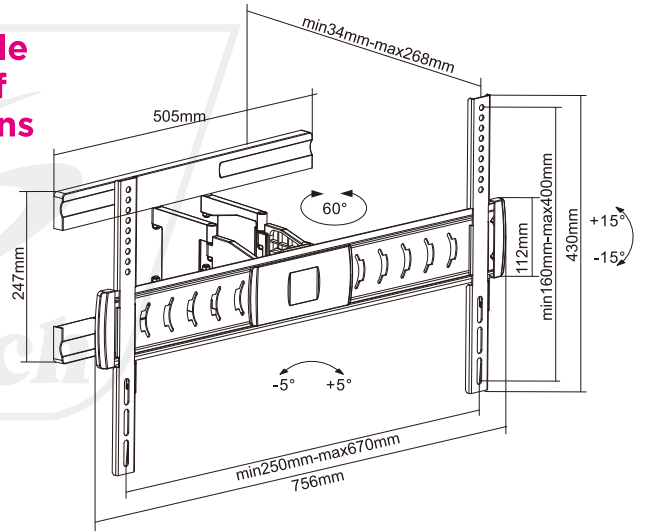

SH 666P

Slim Aluminum LED LCD TV Wall Mounts

Fits most 37"-70" flat panel TVs

**Fully Adjustable
for a Variety of
Viewing Options**

Screen Size
37" - 70"

VESA Compatible
400x200 300x300
400x400 600x400

Profile to Wall
**34-268mm/
1.3"-10.6"**

Weight Capacity
30kg/66lbs

Tilt Range
+15° - -15°

Screen Level
+5° - -5°

Swivel Range
+30° --30°

Cable Management

Tool-Free Tilting
reduces annoying glare and reflections.

Die Cast Aluminum Arms
hold the screen securely.